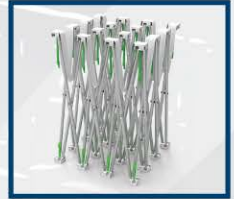

Pop-Up Display with Full Color Fabric Print

LOWER PRICES!

Includes:

- * 9oz. High Quality Fabric
- * Full Color Seamless Print
- * Dye Sublimated Ink
- * Printed Sides (endcaps)
- * Aluminum Expanding Frame
- * Travel Bag

Features:

- * Wrinkle Free Fabric
- * Machine Washable
- * Scratch Resistant

Pop Up Fabric Floor Display with Full Color Print

NEW Lower Pricing

| ITEM # | DESCRIPTION | Display Size | 1 | 2 | 5 | 10 |
|---------|--------------|---------------------|-----|-----|-----|-----|
| PU8X8S | 8' Straight | 89"W X 89"H X 12"D | 635 | 615 | 597 | 597 |
| PU8X8C | 8' Curved | 90"W X 89"H X 24"D | 635 | 615 | 597 | 597 |
| PU8X10S | 10' Straight | 118"W X 89"H X 12"D | 799 | 774 | 748 | 730 |
| PU8X10C | 10' Curved | 112"W X 89"H X 24"D | 799 | 774 | 748 | 730 |

product code: C

Tension Fabric Display with Full Color Print

This unique Trade Show Display incorporates a pillowcase like full color, all over printed graphic that slides over the durable Aluminum Snap Tube Frame. Hidden Zipper closure guarantees the Fabric Graphic is stretched tight with a wrinkle free, seamless finish.

FREE 24HR RUSH

FREE SET UP

Tension Fabric Floor Display with 1-Side Full Color Print

NEW Lower Pricing

| ITEM # | DESCRIPTION | Display Size | 1 | 2 | 5 | 10 |
|----------|--------------|--------------|-----|-----|-----|-----|
| TFD8X8S | 8' Straight | 96"W X 89"H | 665 | 635 | 615 | 597 |
| TFD8X8C | 8' Curved | 96"W X 89"H | 665 | 635 | 615 | 597 |
| TFD8X10S | 10' Straight | 112"W X 89"H | 830 | 807 | 782 | 757 |
| TFD8X10C | 10' Curved | 120"W X 89"H | 799 | 774 | 748 | 730 |